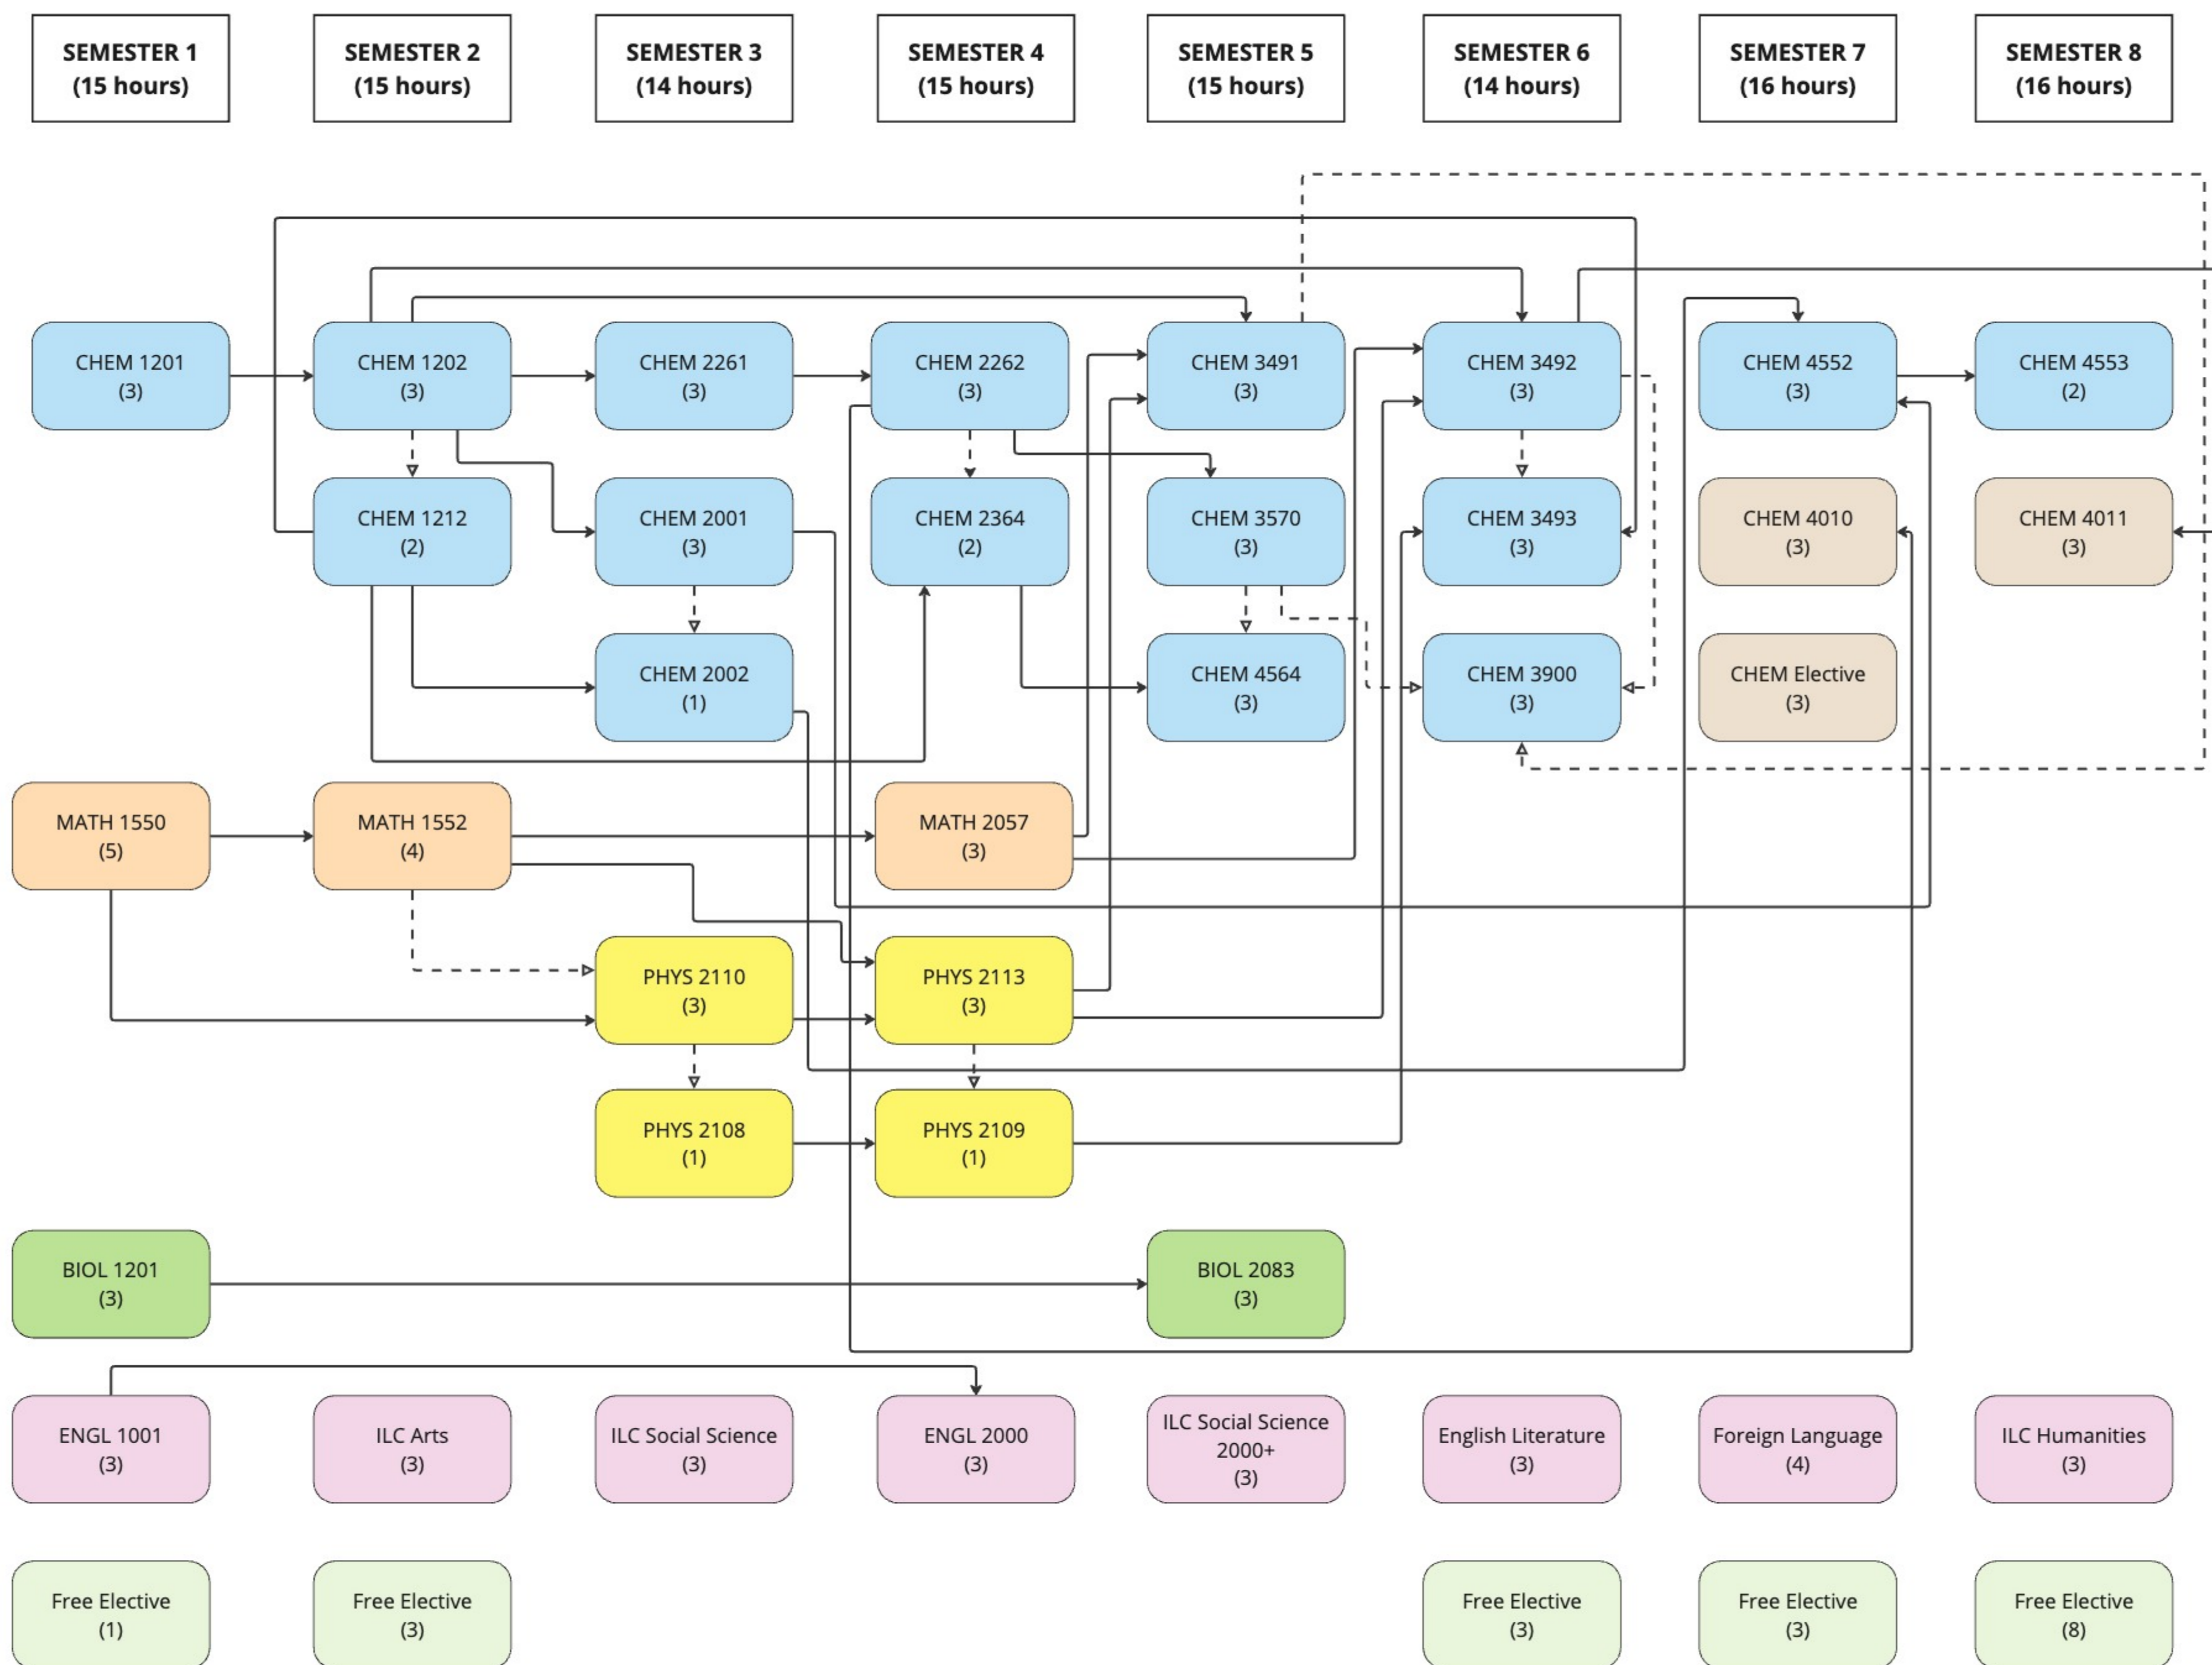

BACHELOR OF SCIENCE IN CHEMISTRY WITH POLYMER CHEMISTRY CONCENTRATION

120 HOURS

LEGEND

Credit Required →
 Credit or Registration - - - - ->