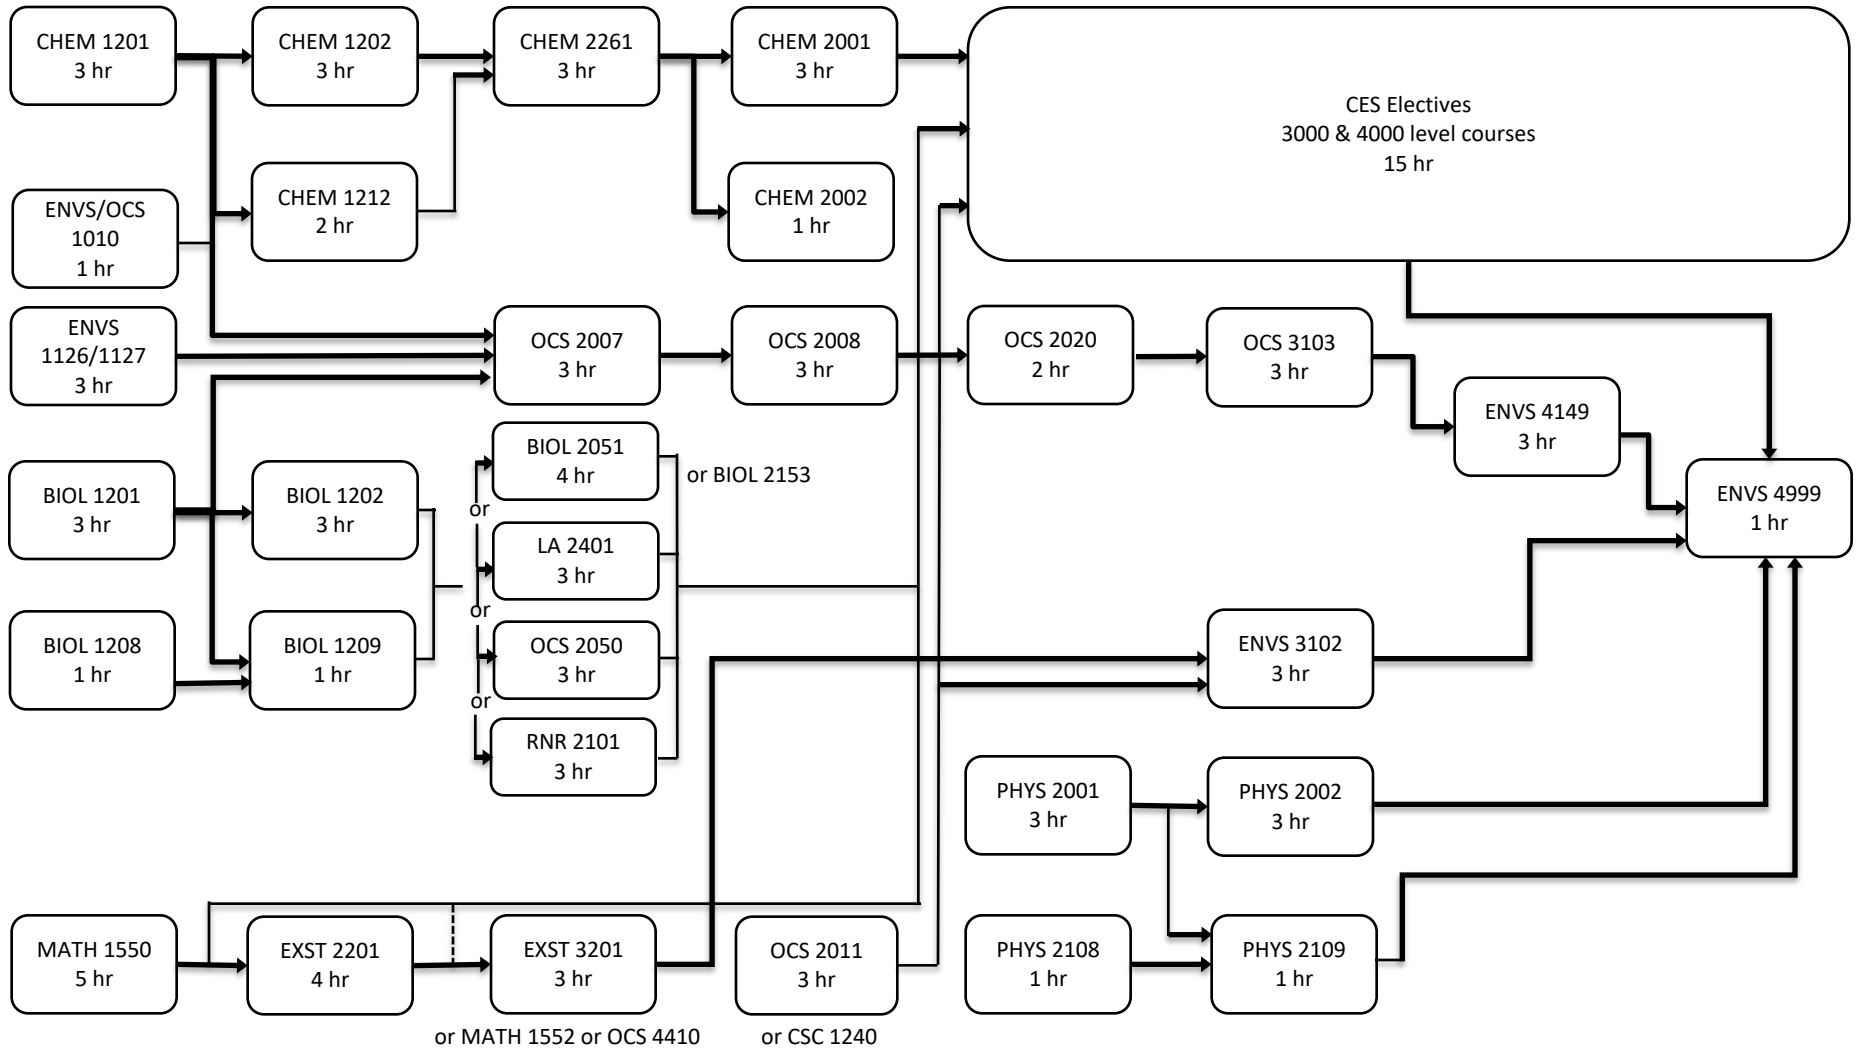

TOTAL HOURS = 120

CES ACES Concentration

2020-2021

FALL

SPRING

FALL

SPRING

FALL

SPRING

FALL

SPRING

1

2

3

4

5

6

7

8

or MATH 1552 or OCS 4410

or CSC 1240