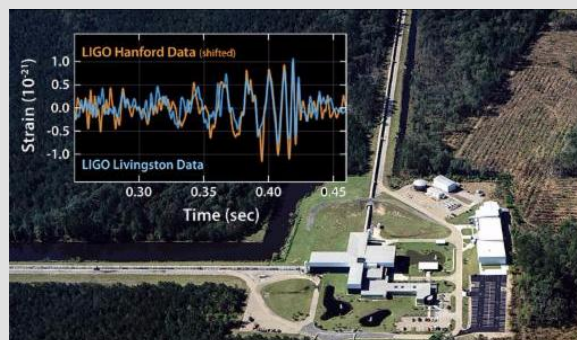

LSU Postscript

From the desk of LSU President F. King Alexander

[HOME](#) | [GIVE](#) | [CONTACT](#)

Gravitational Waves Detected

LSU researchers were part of the international team of scientists who proved Einstein's [gravitational wave theory](#).